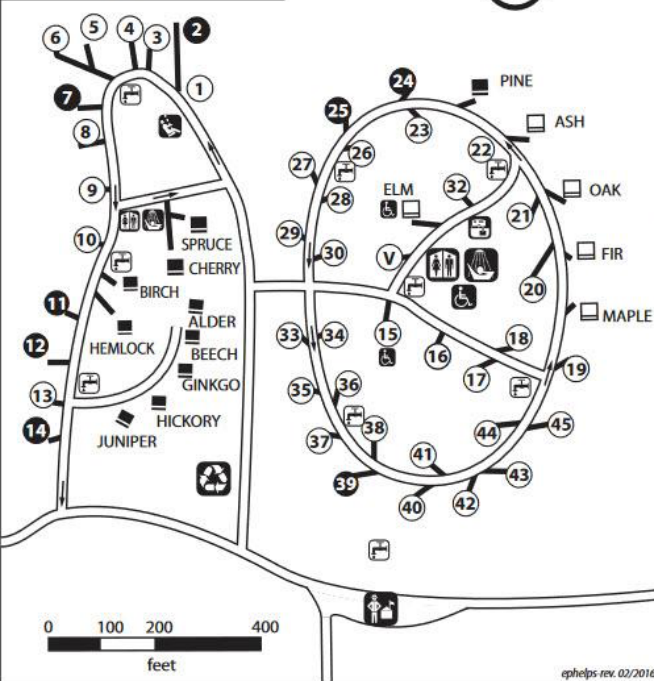

# District 4 Sober Picnic

Lake Elmore State Park Pavilion

Lake Elmore, VT

Sunday, August 20, 2023

10:00am – 4:00pm

Lake Elmore State Park Entry Fee \$5.00

- **Grilling meat and veggie burgers provided. Please bring a dish to share.**

**Bring a game, your swimsuit, a smile and some sunscreen!**

**LIVE MUSIC 12-2:00**

**Bring your instrument and jam with Stef !**

**OPEN AA MEETING @ 3:00**

This is a family friendly event and all are welcome to attend. Pets are not allowed at the Pavilion or Beach. Check the park website for more information on pets. Entry to the park (\$5) includes access to the beach area.

## Day Use Area

## Hiking Trails

- |                |               |                       |                        |                |                    |
|----------------|---------------|-----------------------|------------------------|----------------|--------------------|
| Park office    | Prime lean-to | Wheelchair accessible | Program amphitheater   | Picnic shelter | Trailhead          |
| Campground     | Lean-to       | Volunteer Site        | Trash/Recycling center | Picnic area    | Self-guiding trail |
| Prime campsite | Restrooms     | RV Sanitary Station   | Traffic direction      | Concession     | Swings             |
| Campsite       | Showers (\$)  | Drinking water        | Parking                | Swimming area  | Volleyball         |
|                |               |                       |                        | Lookout tower  | Former cabin site  |