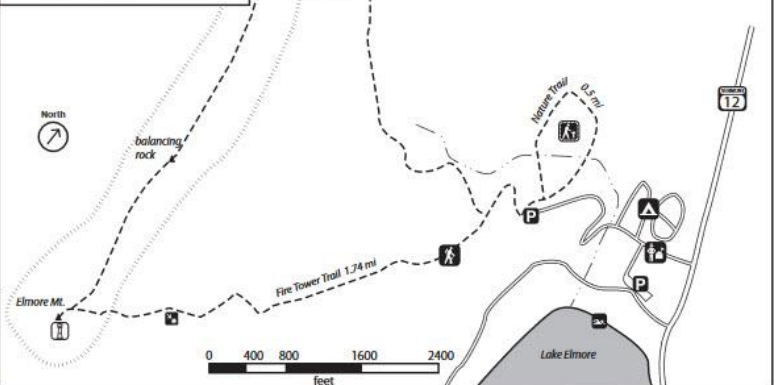

Hiking Trails

Park office	Prime lean-to	Wheelchair accessible	Program amphitheater	Picnic shelter	Trailhead
Campground	Lean-to	Volunteer Site	Trash/Recycling center	Picnic area	Self-guiding trail
Prime campsite	Restrooms	RV Sanitary Station	Traffic direction	Concession	Swings
Campsite	Showers ($)	Drinking water	Parking	Swimming area	Volleyball
				Lookout tower	Former cabin site