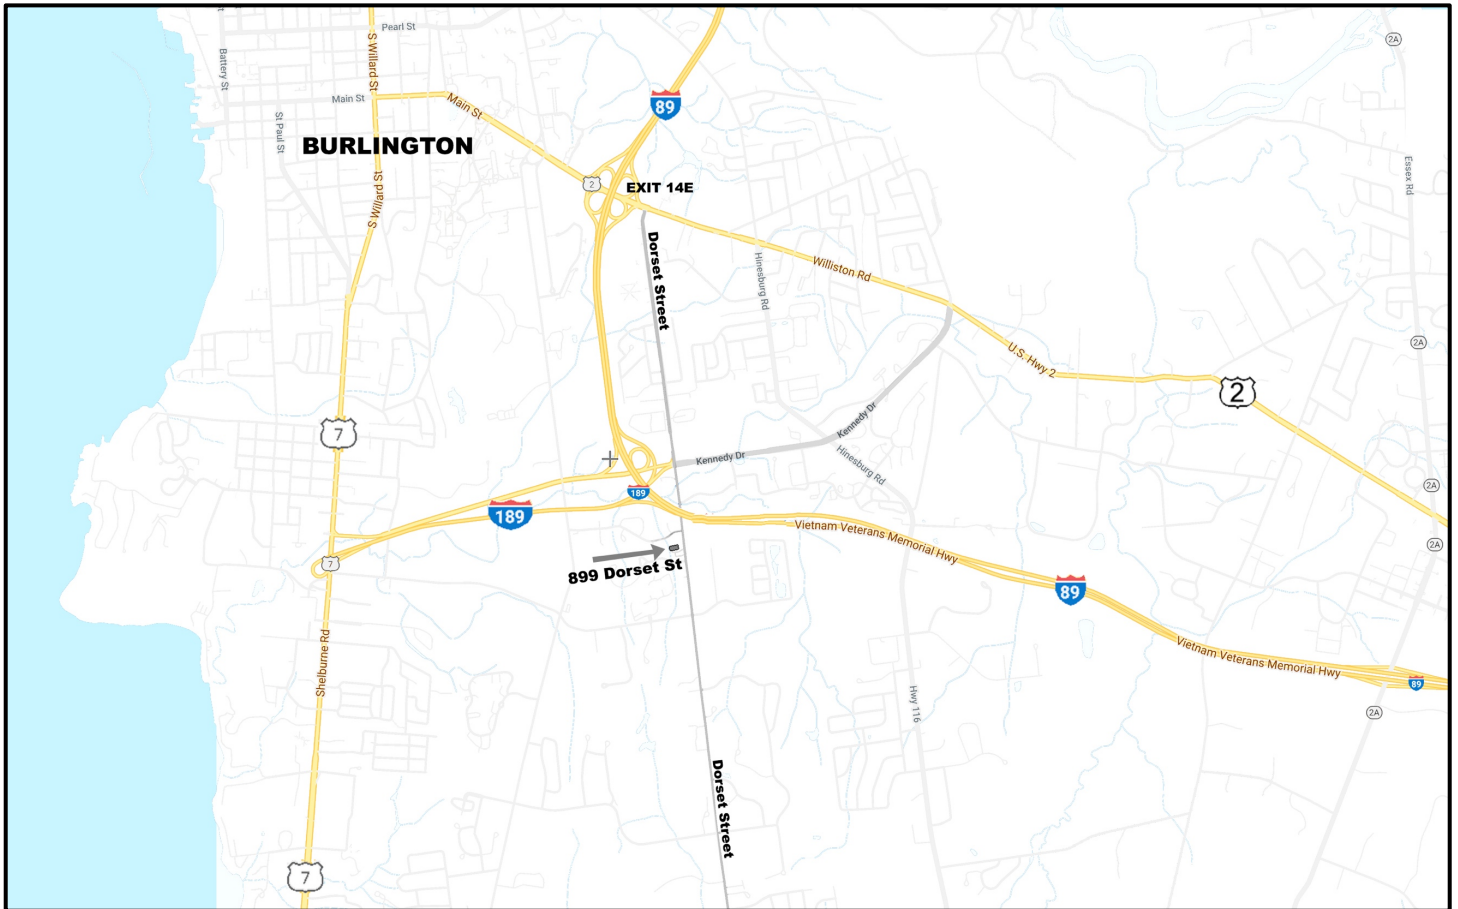

Faith United Methodist Church

899 Dorset Street, South Burlington, VT 05403

Note: Don't look for a typical church. Faith United is a long brown building without a steeple that sits away from the road. There is a large sign by the driveway entrance.

From the South West: Make your way to Route 7 North to South Burlington. Go right onto I-189 and follow the signs to the Airport/Dorset Street exit. At the lights turn right onto Dorset Street. You'll go under I-89 and pass Songbird Road on your right, then the church will be your next right.

From the North East: There are many routes possible routes. (1) Take Route 105 West to I-89 South and follow the directions "From the North West." Or (2) take Routes 2 or 100 to I-89 North and follow directions "From the East" below. Or (3) take Route 15 West to Jericho, left onto Lee River Road, left onto Plains Road, straight onto Skunk Hollow Road, right onto 117 West, left onto North Williston Road, right onto Mountain View Road, straight onto Industrial Avenue which joins Route 2 West (Williston Road), left onto Kennedy Drive, then left onto Dorset Street. You'll go under I-89 and pass Songbird Street on your right, then the church will be your next right.

From the North West: Take I-89 South to Exit 14E. Merge onto Route 2 East (Williston Road). Past the entrance to I-89 North, take the right lane to turn onto Dorset Street. Follow Dorset Street for a mile and a half. You'll go under I-89 and pass Songbird Road on your right, then the church will be your next right.

From the South East: Take I-91 North to I-89. Then follow directions "From the East" below.

From the East: Take I-89 North to Exit 14E. Merge onto Route 2 East (Williston Road). In less than 100 feet take a right onto Dorset Street. Follow Dorset Street for a mile and a half. You'll go under I-89 and pass Songbird Road on your right, then the church will be your next right.