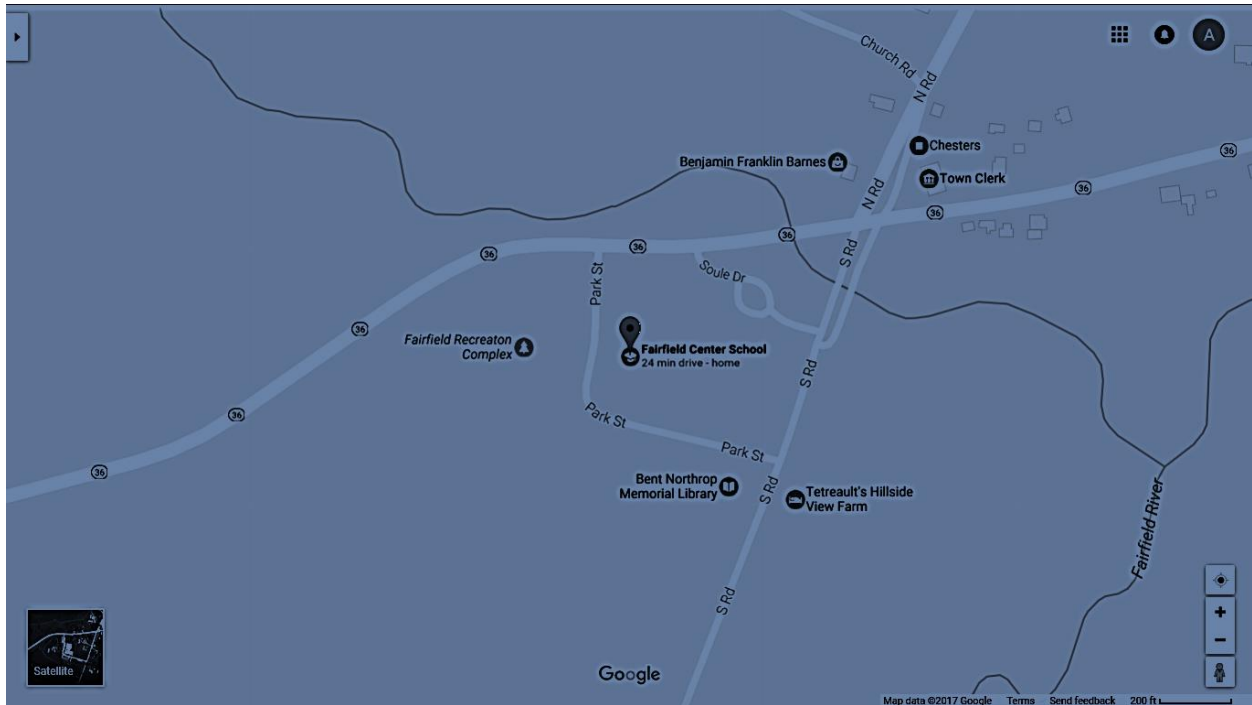

FULL AREA ASSEMBLY

September 10, 2017

Fairfield Center School 57 Park Street Fairfield, VT 05455

<http://ffcs.fcsuvt.org>

From the North West: Head south on S Main St toward Fairfield St Turn left onto VT-36/Fairfield St Continue to follow VT-36 Turn right onto Park St and arrive at Fairfield Center School 57 Park St.

From the North East: US-5 N Follow VT-105 W to Duffy Hill Rd in Enosburg Continue on Duffy Hill Rd to Fairfield Turn left onto N Rd Turn right onto Park St and arrive at Fairfield Center School 57 Park St.

From the South West: Follow US-7 N to VT-116 N in Middlebury Get on I-89 N in Williston from Bristol Rd, Silver St and VT-2A N Follow I-89 N to St Albans State Hwy in Saint Albans Town. Take exit 19 from I-89 N Take VT-36 to Park St in Fairfield and arrive at Fairfield Center School 57 Park St.

From the South East: Get on I-91 N Follow I-91 N and I-89 N to St Albans State Hwy in Saint Albans Town. Take exit 19 from I-89 N Take VT-36 to Park St in Fairfield and arrive at Fairfield Center School 57 Park St.