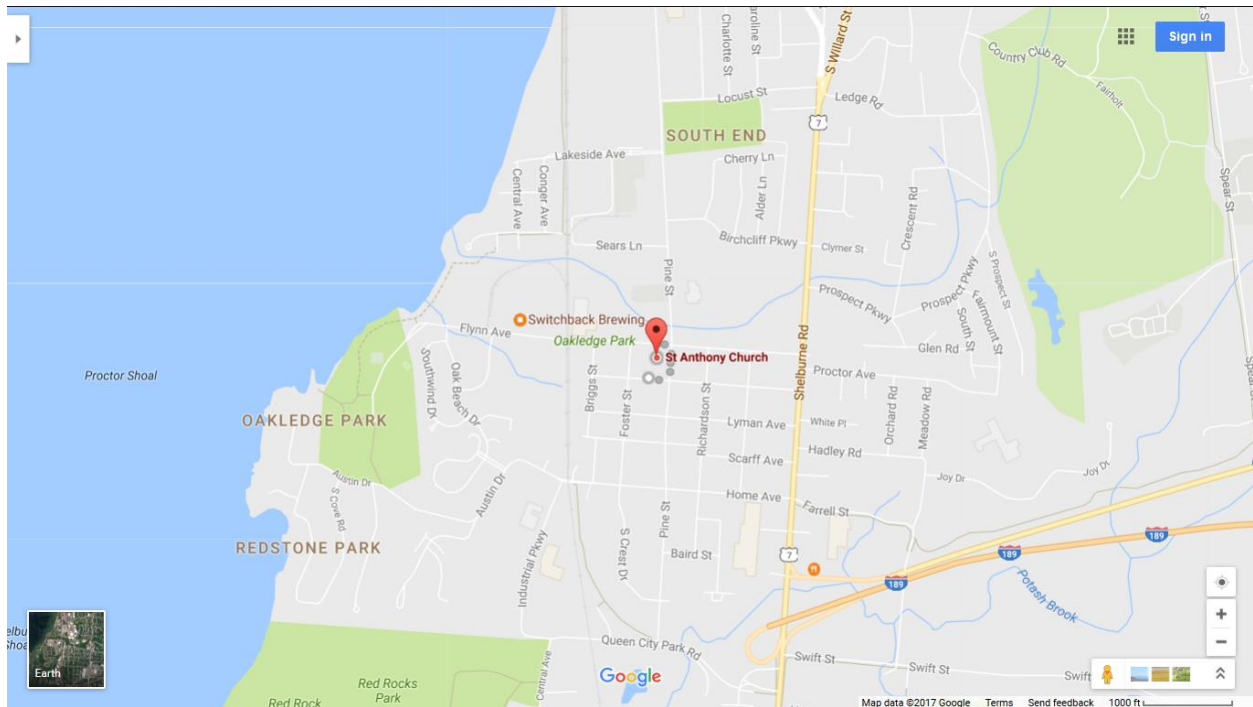

FULL AREA ASSEMBLY

June 11, 2017

St. Anthony Church 305 Flynn Ave Burlington, VT 05401

<http://christandanthony.com>

<https://www.google.com/maps/place/St+Anthony+Church>

From the North West : Get on I-89 S in Saint Albans Town Follow I-89 S to I-189 W in South Burlington. Take the Interstate 189 W exit from I-89 S (26.2 mi) Continue on I-189 W. Drive to Flynn Ave in Burlington (1.9 mi)

From the North East: Take VT-58 W, VT-100 S and I-89 N to Home Ave in South Burlington (83.2 mi) Follow Home Ave and Pine St to Flynn Ave in Burlington (0.6 mi)

From the South West : Head north on US-4 E/US-7 N toward Randbury Rd Continue to follow US-7 N (33.8 mi) Use the right 2 lanes to turn right onto US-7 N/N Pleasant St Continue to follow US-7 N (32.2 mi) Turn left onto Queen City Park Rd (0.1 mi) Turn right to stay on Queen City Park Rd (0.2 mi) Turn right onto Pine St (0.6 mi) Turn left onto Flynn Ave

From the South East: Get on I-91 N Follow I-91 N and I-89 N to I-189 W in South Burlington. Take exit 13 from I-89 N (146 mi) Continue on I-189 W. Drive to Flynn Ave in Burlington (2.1 mi)